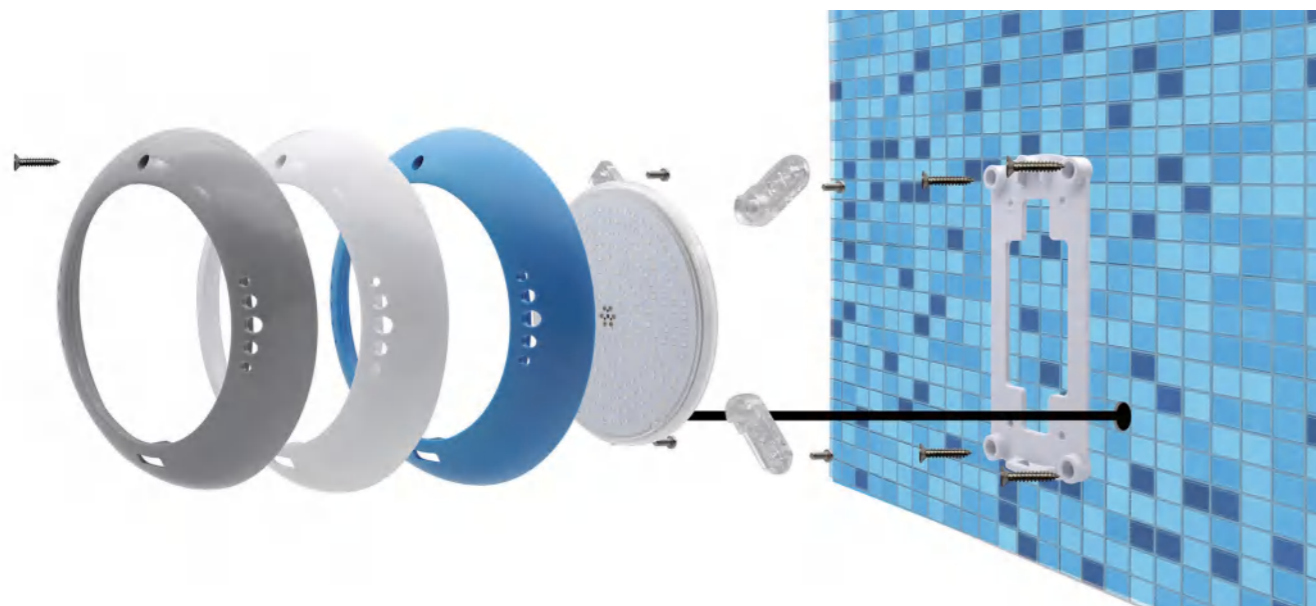

INSTALLATION

1) Concrete Pool -- BRT001

W2001 / W2002

W2003

2) Fiberglass/Stainless steel Pool -- BRT002

3) Concrete + Liner Pool -- BRT004

BRT001

BRT002

BRT004