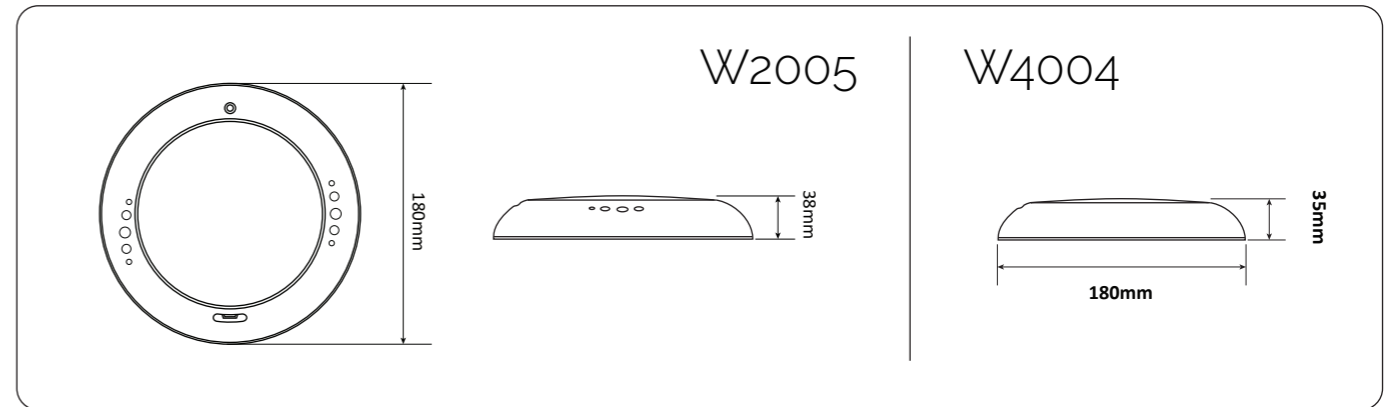

# Code : W4004

Stainless Steel 316L Frame, Hollow( Small size 180mm)

For Concrete Pool

146.7mm

iPhone 12