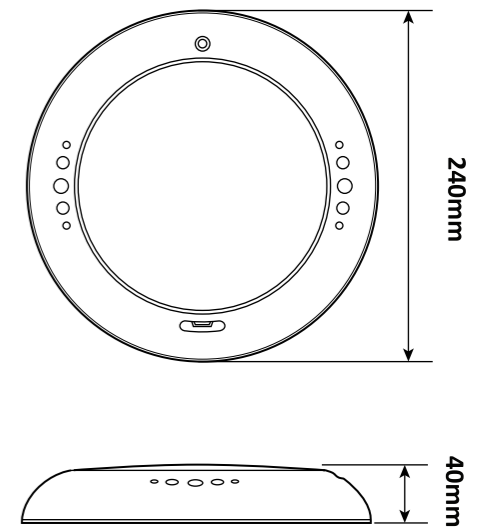

## W2003-S252WW

AC12V, 18W, 3000K  
252pcs SMD2835 LED

White / Gray / Blue Frame

Bracket BRT001, BRT002, BRT004

Suit for concrete / liner / fiberglass / stainless steel pool