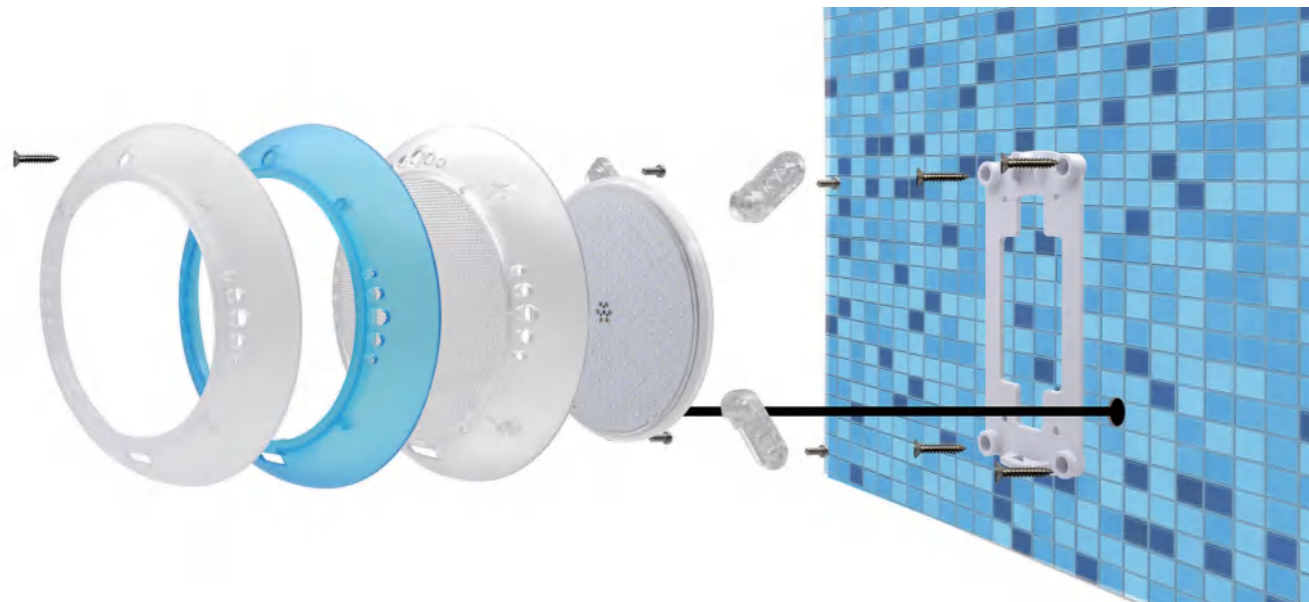

INSTALLATION

1) Concrete Pool -- BRT001

W2001 / W2002