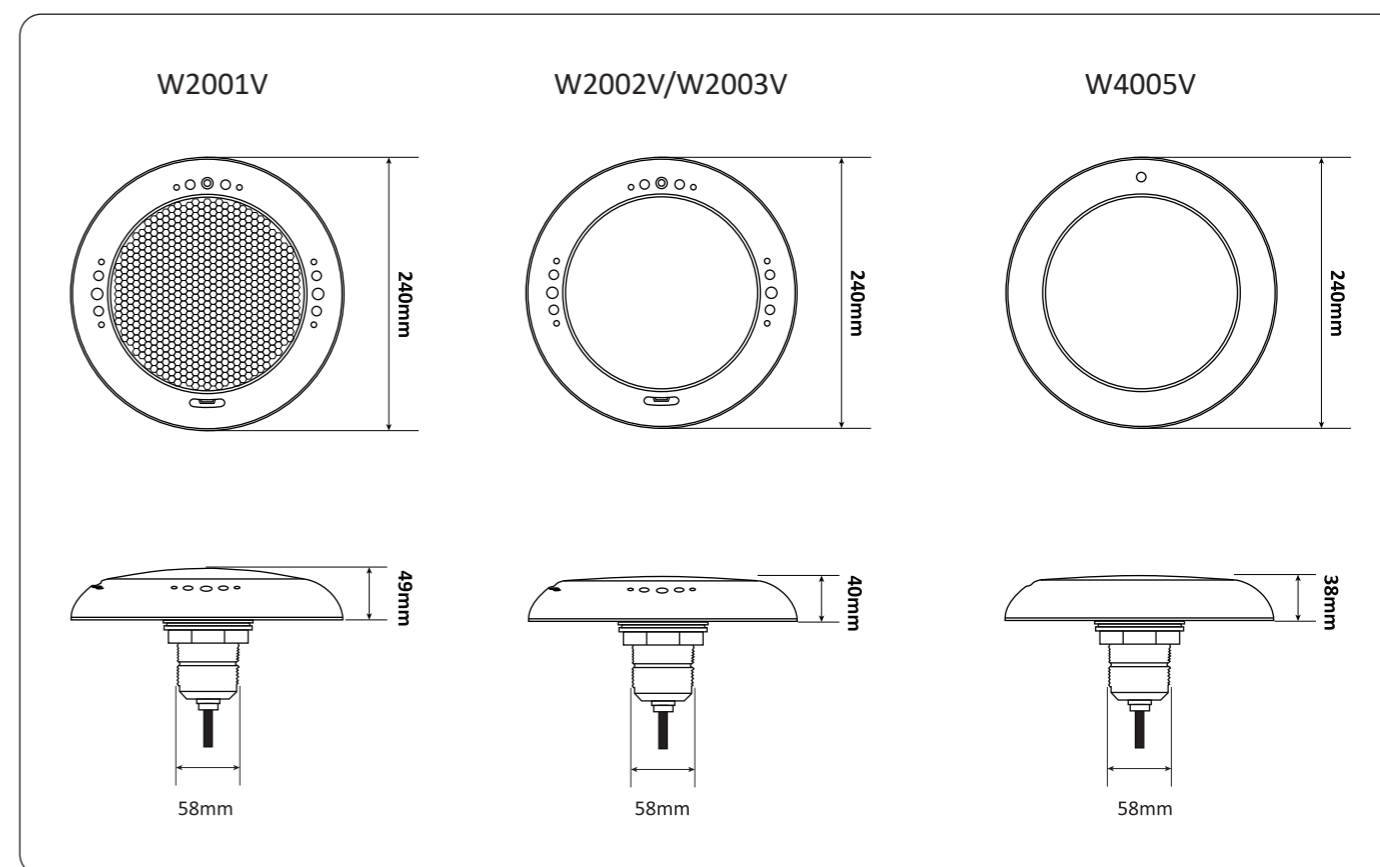

# 2.0 inch pool light (for fiberglass pool)

Code : W2001V/W2002V/W2003V/W4005V

W2002V

W2001V

W2003V

W4005V

## W2003V 2.0inch Pool Light Installation-Liner / Fiberglass Pool

1. Open a hole(Dia 60mm) on the Liner/Fiberglass

2. Put the silicon O-ring on the Liner/Fiberglass

3. Put the light in the hole

4. Fasten the light on the Liner/Fiberglass with the ABS nut.

## Size