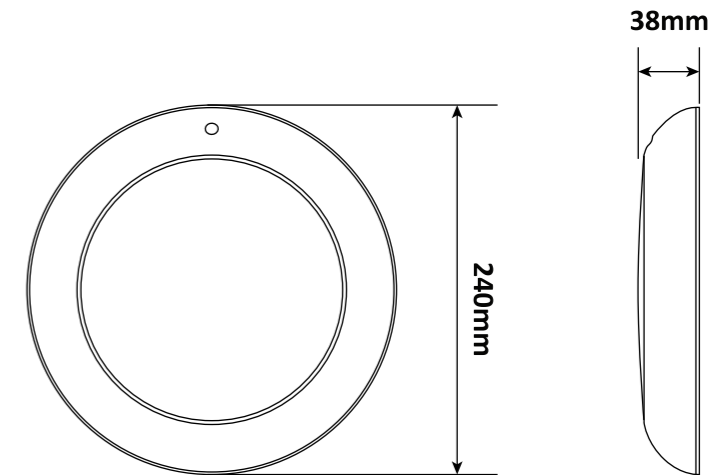

SIZE

Bracket BRT005
Suit for concrete pool

Specification

Code	Vol.	Power	Color	Lumens	LED Type	Control
W4005-S252WHT	AC12V	18W	6400K	1980lm	252pcs SMD2835	--
W4005-S351WHT	AC12V	25W	6400K	2750lm	351pcs SMD2835	--
W4005-S441WHT	AC12V	32W	6400K	3520lm	441pcs SMD2835	--
W4005-S513WHT	AC12V	40W	6400K	4400lm	513pcs SMD2835	--
W4005-S252WW	AC12V	18W	3000K	1800lm	252pcs SMD2835	--
W4005-S351WW	AC12V	25W	3000K	2500lm	351pcs SMD2835	--
W4005-S441WW	AC12V	32W	3000K	3200lm	441pcs SMD2835	--
W4005-S513WW	AC12V	40W	3000K	4000lm	513pcs SMD2835	--
W4005-S252RGB(R15)	AC12V	18W	RGB	990lm	252pcs SMD2835	ON/OFF & Remote
W4005-S351RGB(R15)	AC12V	25W	RGB	1370lm	351pcs SMD2835	ON/OFF & Remote
W4005-S441RGB(R15)	AC12V	32W	RGB	1760lm	441pcs SMD2835	ON/OFF & Remote
W4005-S513RGB(R15)	AC12V	40W	RGB	2200lm	513pcs SMD2835	ON/OFF & Remote