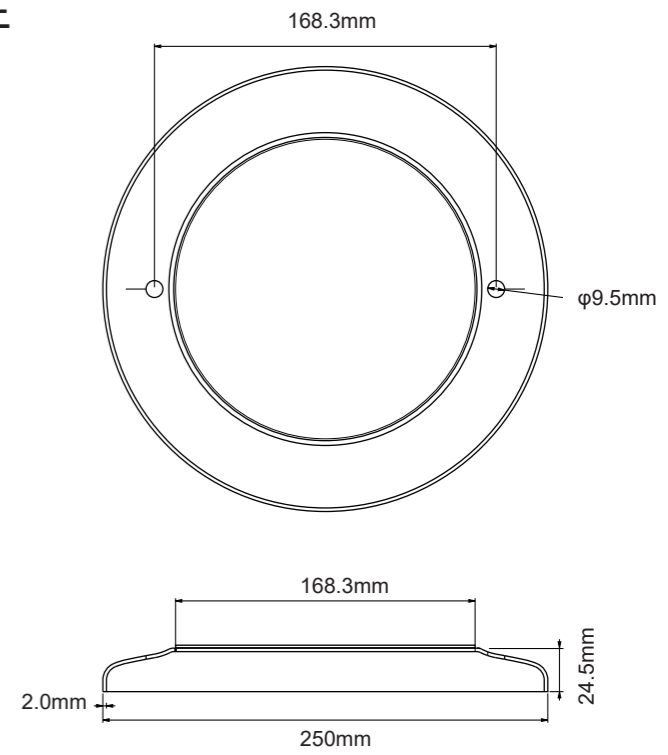

# Code : W4006

Stainless Steel 316L Frame, Hollow( Big Size 250mm)

Without Bracket  
Suit for concrete pool

W4006 SS316L, housing thickness is 2.0mm. More stronger.  
No bracket, easy installation.  
More closely to the wall.

## Size