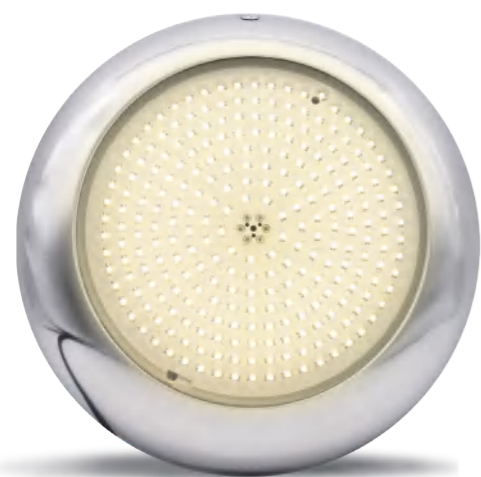

W4005-S252WW

AC12V, 18W, 3000K
252pcs SMD2835 LED